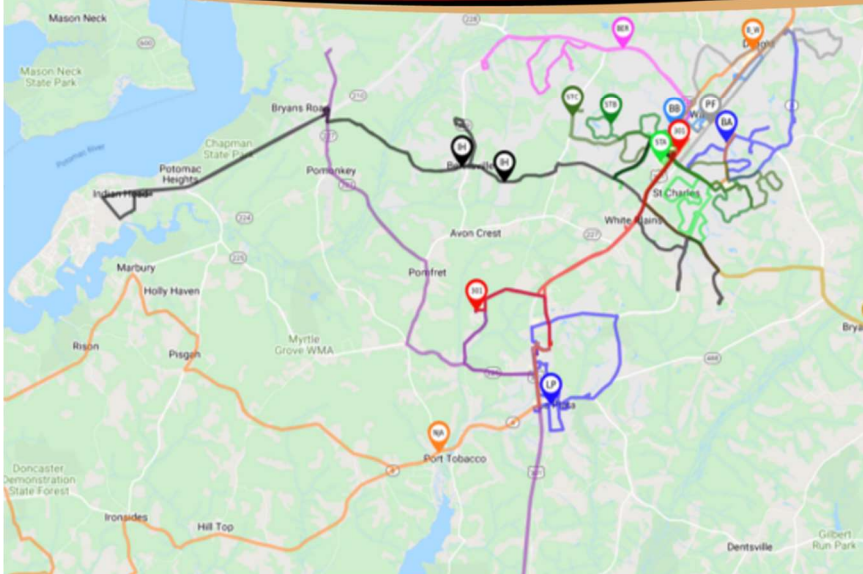

Charles County VanGO

(301) 609-7917

VanGO@CharlesCountyMD.gov

- | | |
|---------------------------|-------------|
| 301 Connector | Indian Head |
| Berry Road | La Plata |
| Brandywine | Nanjemoy |
| Bryans Road | Newburg |
| Business A & B | Pinefield |
| Charlotte Hall | St. Charles |

[View Schedule](#)

***VAN GO* RIDE FARE FREE**

TRI-COUNTY COUNCIL
for SOUTHERN MARYLAND

Public Transportation

Southern Maryland

Calvert County
Charles County
St. Mary's County

St. Mary's County Transit System

(301) 475-4200 Ext.1120

SDispatchers@StMarysCountyMD.Gov

- California Route (1)
- Charlotte Hall Route (2)
- Great Mills Route (3)
- County-Span Route (4)
- County-Span Route (14)
- Calvert Connection (5)
- Northern Route (6)
- Southern Route (7)
- Great Mills/California Route (11)
- Leonardtown Route (12)