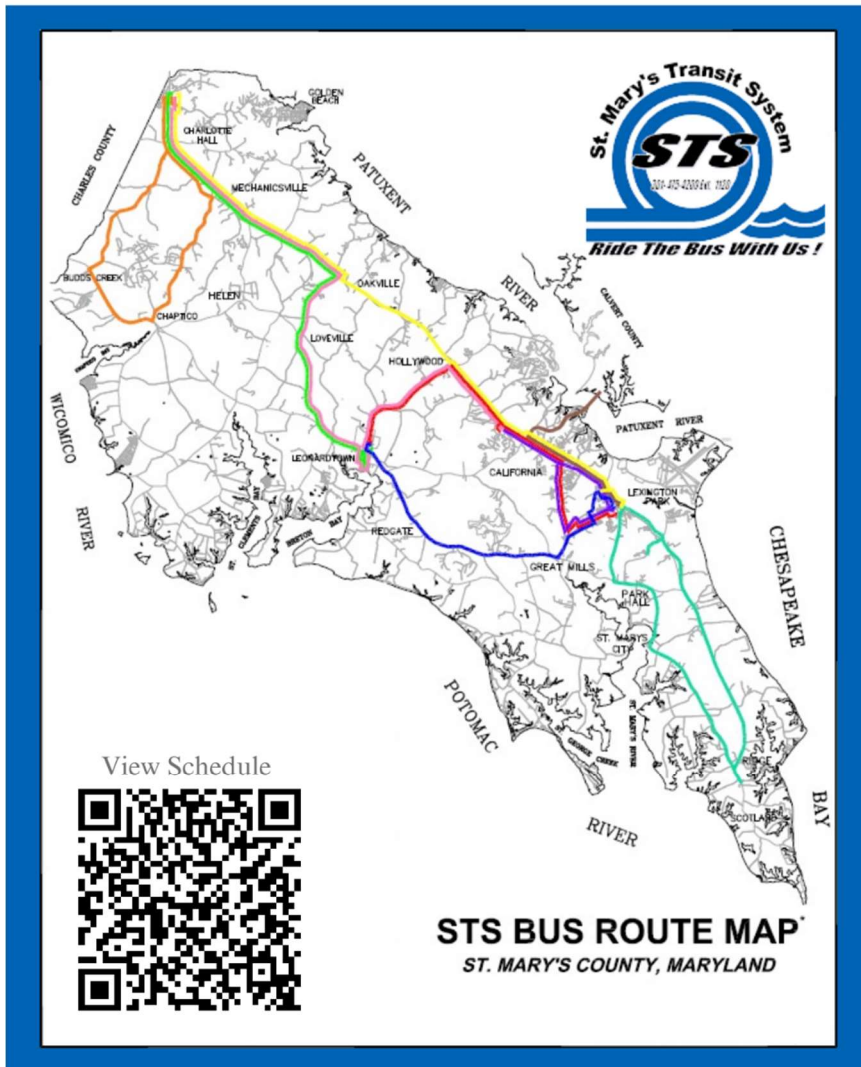

[View Schedule](#)

***VAN GO* RIDE FARE FREE**

TRI-COUNTY COUNCIL
for SOUTHERN MARYLAND

Public Transportation

Southern Maryland

Calvert County
Charles County
St. Mary's County

St. Mary's County Transit System

(301) 475-4200 Ext.1120

SDispatchers@StMarysCountyMD.Gov

- California Route (1)
- Charlotte Hall Route (2)
- Great Mills Route (3)
- County-Span Route (4)
- County-Span Route (14)
- Calvert Connection (5)
- Northern Route (6)
- Southern Route (7)
- Great Mills/California Route (11)
- Leonardtown Route (12)