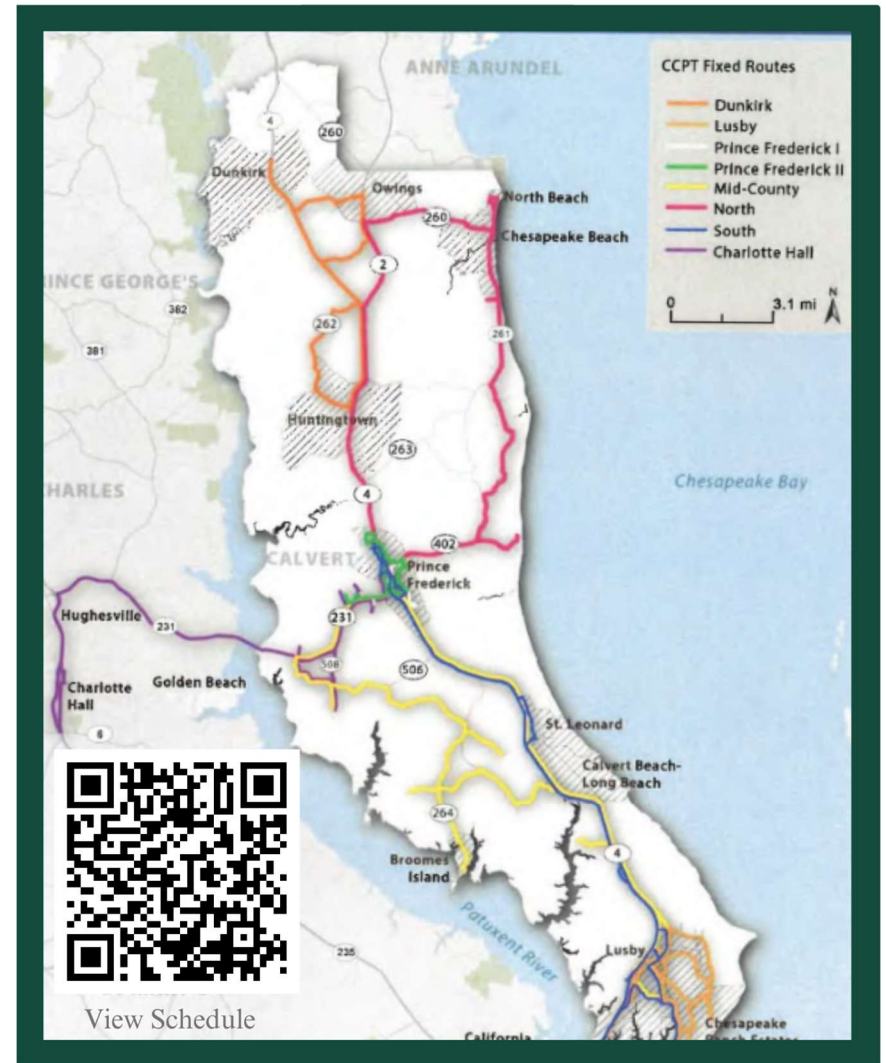

CALVERT COUNTY PUBLIC TRANSPORTATION

Calvert County Public Transportation

(410) 535-4268
Transportation@Co.Cal.MD.US